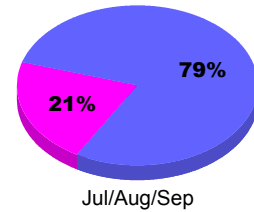

Membership Results
2012-2013

Membership
2011-2012

Month	Net Memb Goal	Actual New Memb	Actual Dropped Memb	Gain/Loss of Memb	Gain/Loss of Memb
Jul/Aug/Sep	0	51	-70	-19	-18
Totals	0	51	-70	-19	-18

Membership Results 2012-2013

Goal, New, Dropped, Gain/Loss

Comparison of Membership Gain/Loss

Current Year Compared to the Previous Year

Gender Comparison 2012-2013

Male Female