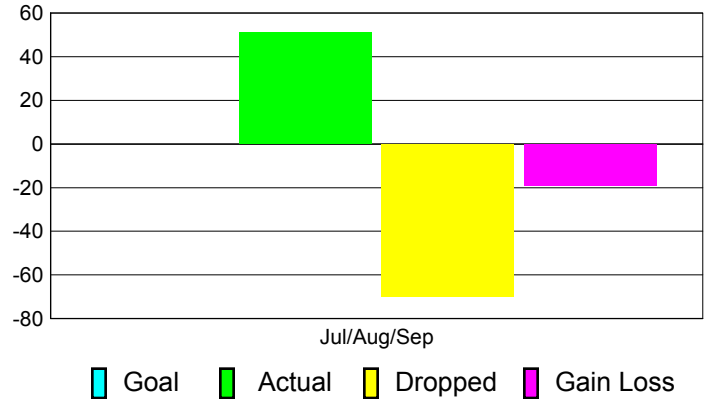

Membership Results 2012-2013

Goal, New, Dropped, Gain/Loss